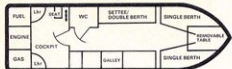

HOW TO BOOK

Maestermyn Lady

for 2

*Low-£41 A 48 B 56 C 60 D 67 E 75