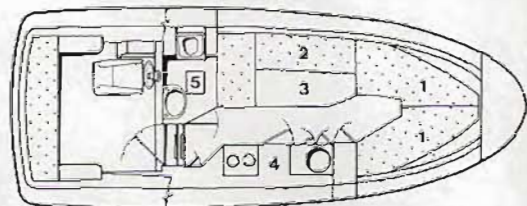

SEAMASTER

ARE BACK WHERE IT ALL STARTED

Length 23' 10" 7.26m
 Beam 9' 1" 2.77m
 Draft 2' 9" .84m
 Weight 5000lbs 2272 kg approx

Seamaster 24ft

Length 26' 10" 8.19m
 Beam 10' 2" 3.10m
 Draft 2' 4" .71m
 Weight 6000lbs 2721 kg approx

Seamaster 27ft

Length 30' 0" 9.14m
 Beam 11' 6" 3.50m
 Draft 2' 8 1/2" .83m
 Weight 4 tons 4000kg approx

Seamaster 30ft