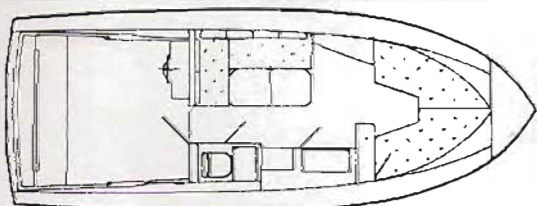

SEAMASTER

ARE BACK WHERE IT ALL STARTED

Length 23' 10" 7.26m
 Beam 9' 1" 2.77m
 Draft 2' 9" .84m
 Weight 5000lbs 2272 kg approx

Seamaster 24ft

Length 26' 10" 8.19m
 Beam 10' 2" 3.10m
 Draft 2' 4" .71m
 Weight 6000lbs 2721 kg approx

Seamaster 27ft

Length 30' 0" 9.14m
 Beam 11' 6" 3.50m
 Draft 2' 8 1/2" .83m
 Weight 4 tons 4000kg approx

Seamaster 30ft