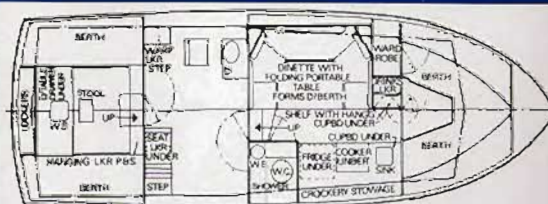

SEAMASTER

ARE BACK WHERE IT ALL STARTED

Length 23' 10" 7.26m
 Beam 9' 1" 2.77m
 Draft 2' 9" .84m
 Weight 5000lbs 2272 kg approx

Seamaster 24ft

Length 26' 10" 8.19m
 Beam 10' 2" 3.10m
 Draft 2' 4" .71m
 Weight 6000lbs 2721 kg approx

Seamaster 27ft

Length 30' 0" 9.14m
 Beam 11' 6" 3.50m
 Draft 2' 8 1/2" .83m
 Weight 4 tons 4000kg approx

Seamaster 30ft