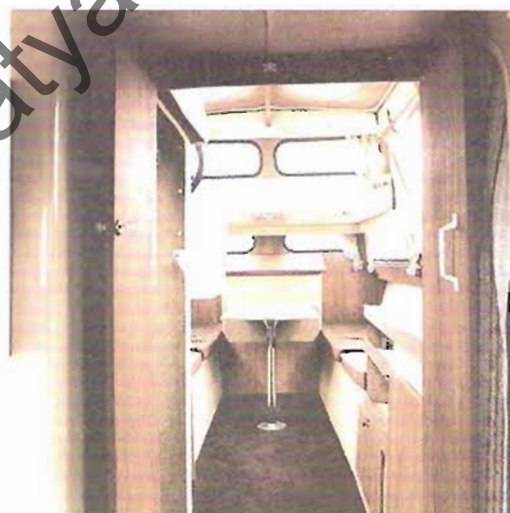

WESTON 670

LENGTH 6.7m (22') BEAM 2.3m (7'8") OUTBOARD OR INBOARD WEIGHT 1100 KG (2420lb)

FORWARD
CABIN

AFT CABIN

GALLEY

THE
HAND BUILT
QUALITY
FOUR BERTH
MOTOR
CRUISER

GALLEY

WESTON BOATS