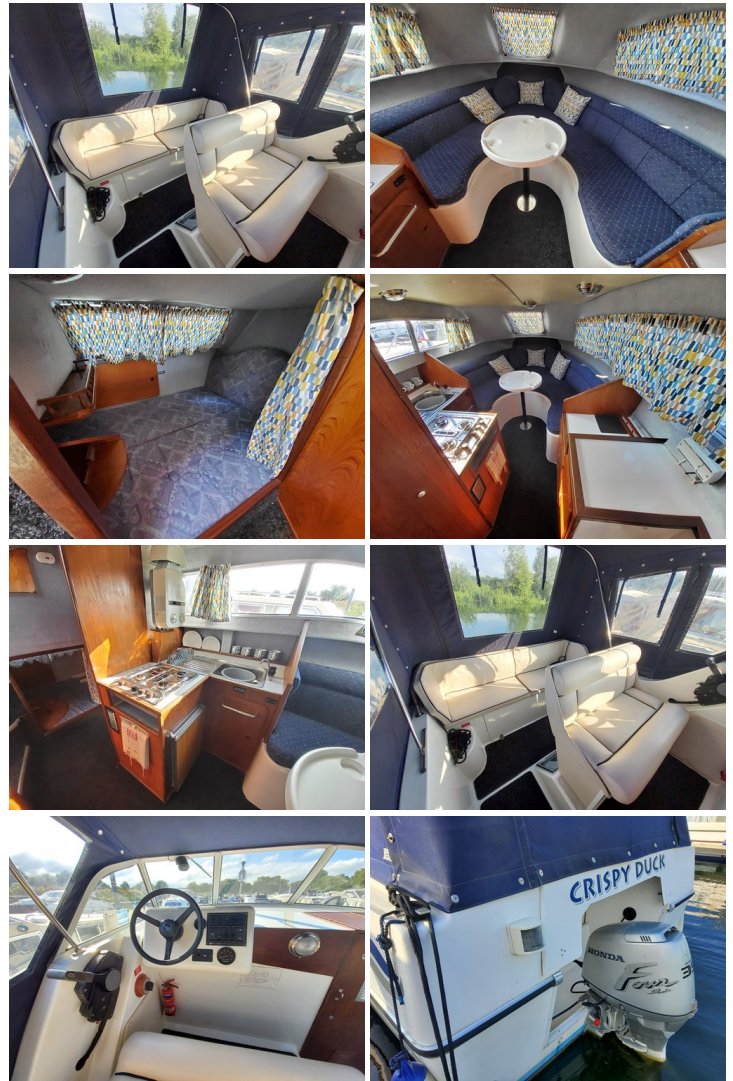

"Crispy Duck"

Viking 22 Wide Beam

REF: 220

Manufacturer/model: Viking / Viking 22 Wide Beam

Boat specification:

- Length: 22ft (6.71m)
- Engine: Honda
- Fuel: Petrol
- Drive Type: Outboard

Boat specification (continued):