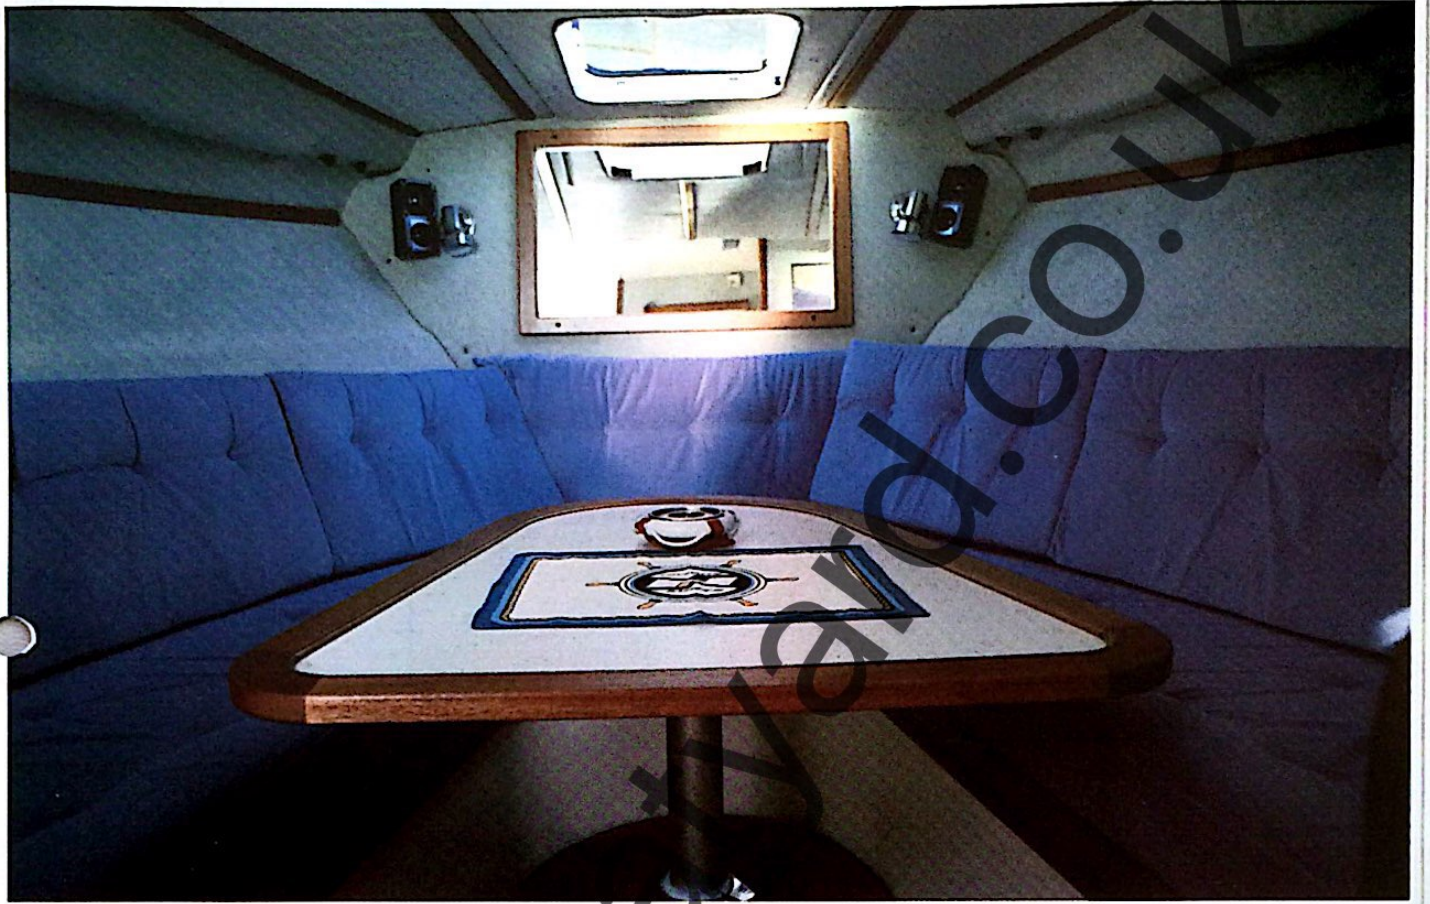

NIMBUS 28 DC

Jones
CLASS

■ STYLE

COMFORT

DATA

- Total length 8.75 m (28.7 ft).
- Length excl. bathing platform 8.25 m (27.0 ft).
- Beam 3.00 m (9.8 ft).
- Draught 0.85 m (2.8 ft).
- Displacement, approx. 3.000 kg (6.615 lbs).
- Fuel tank 280 l (57.7 Imp. gals).
- Water tank 150 l (30.9 Imp. gals).
- Engines, Volvo Penta: 200/290, 200 hp.
- 225/290 DP, 225 hp. 271/290 DP, 270 hp.
- D 41/290 DP, 150 hp. AD 41/290 DP, 200 hp.