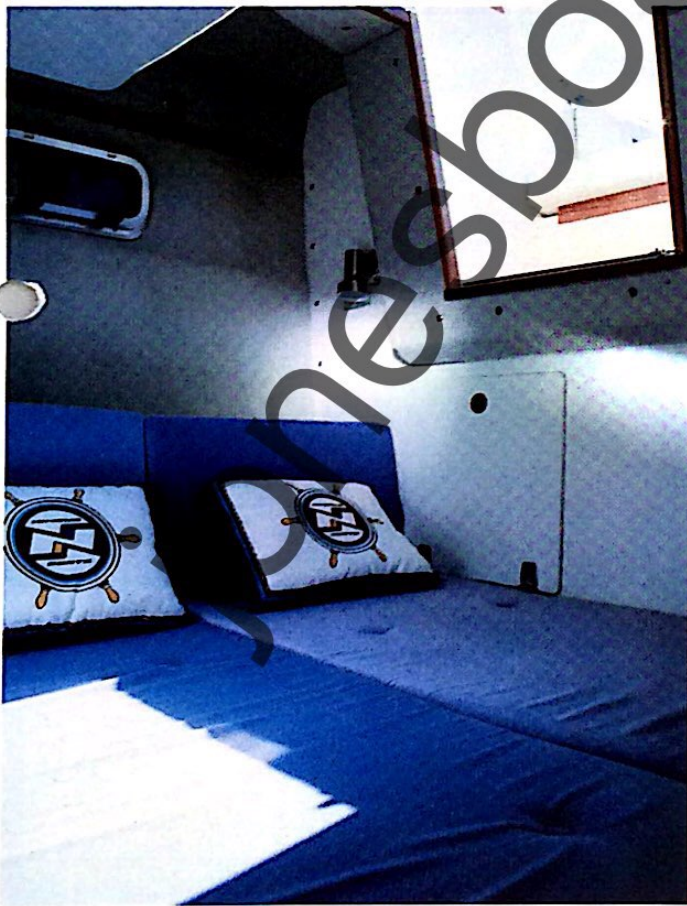

NIMBUS 28 DC

Jones
CLASS

■ STYLE

COMFORT

DATA

- Total length 8.75 m (28.7 ft).
- Length excl. bathing platform 8.25 m (27.0 ft).
- Beam 3.00 m (9.8 ft).
- Draught 0.85 m (2.8 ft).
- Displacement, approx. 3.000 kg (6.615 lbs).
- Fuel tank 280 l (57.7 Imp. gals).
- Water tank 150 l (30.9 Imp. gals).
- Engines, Volvo Penta: 200/290, 200 hp.
- 225/290 DP, 225 hp. 271/290 DP, 270 hp.
- D 41/290 DP, 150 hp. AD 41/290 DP, 200 hp.