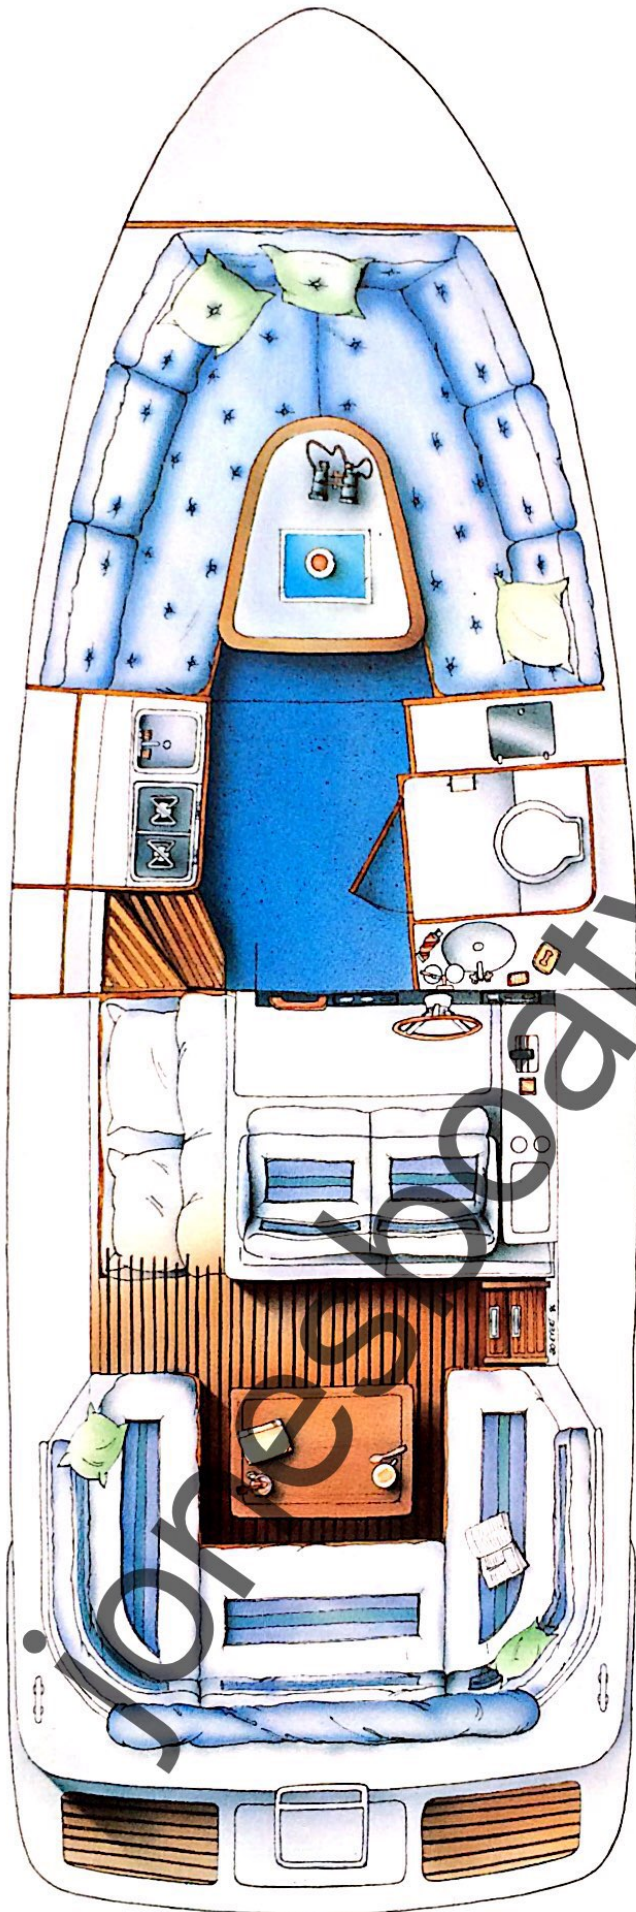

NIMBUS 28 DC

Jones
CLASS

■ STYLE

COMFORT

DATA

- Total length 8.75 m (28.7 ft).
- Length excl. bathing platform 8.25 m (27.0 ft).
- Beam 3.00 m (9.8 ft).
- Draught 0.85 m (2.8 ft).
- Displacement, approx. 3.000 kg (6.615 lbs).
- Fuel tank 280 l (57.7 Imp. gals).
- Water tank 150 l (30.9 Imp. gals).
- Engines, Volvo Penta: 200/290, 200 hp.
- 225/290 DP, 225 hp. 271/290 DP, 270 hp.
- D 41/290 DP, 150 hp. AD 41/290 DP, 200 hp.