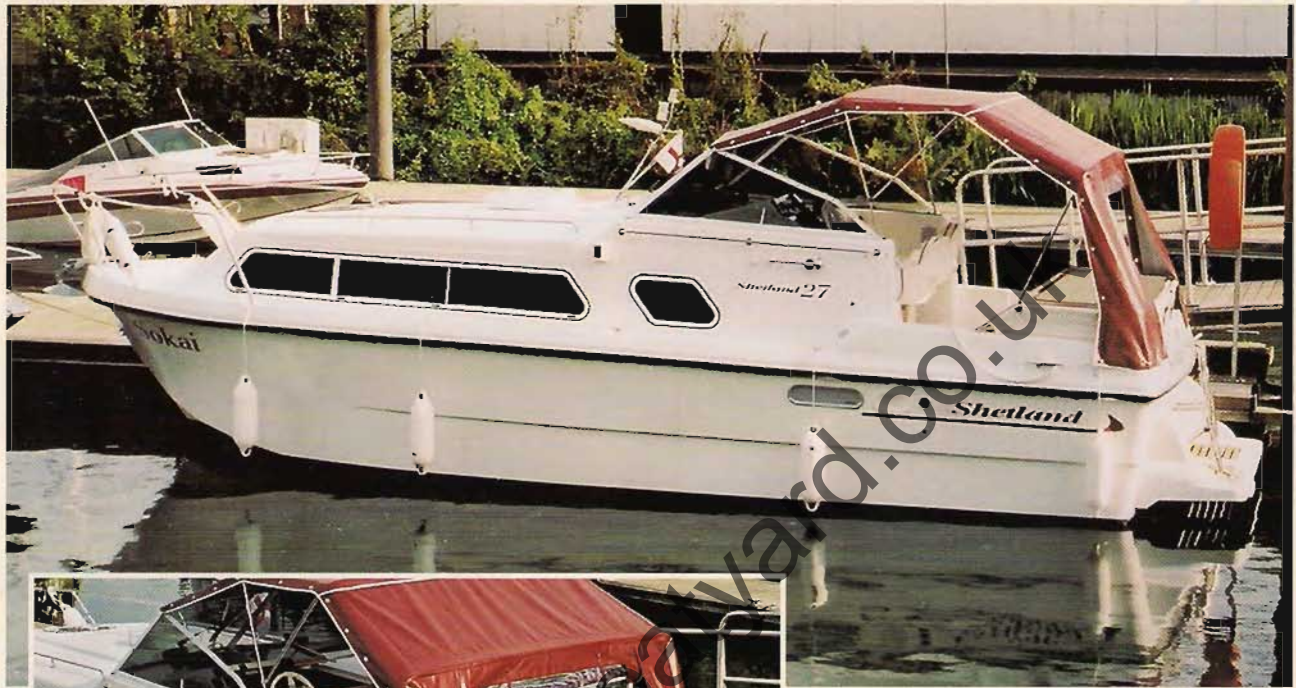

Shetland

Britain and Europe's Finest

SHETLAND 27

The Shetland 27 is a classic estuary/river cruiser powered by either a shaft or outdrive engine. Available with hard and soft top option.

Specification

Length	26' 6"	8.11 m
Beam	9' 6"	2.93 m
Average Height		
(above waterline)	7' 11"	2.43 m
(mast + window down)	6' 9"	2.10 m
Dry Weight (approx.)	6600 lb	3000 kg
Draft	2' 10"	64 cm

Length	22' 6"	6.90 m
Beam	8' 2 1/2"	2.50 m
Weight (approx.)	2662 lb	1210 kg
Max. Engine Size	235 HP – o/b	
	260 HP – i/b	

4 PLUS 2

Specification

Length	21' 0"	6.41 m	Max. Engine Size	90 HP – o/b
Beam	8' 2"	2.50 m	(diesel or petrol)	50-165 HP – i/b
Height (above waterline)	6' 10"	2.08 m	Colour	White 337
Weight (approx.)			Draft	1' 10" 56 cm
Standard Boat	2420 lb	1100 kg		
Hardtop Version	2750 lb	1250 kg		

SAKER

Specification

Length	18' 8"	5.70 m
Beam	6' 10"	2.08 m
Max. Cabin Height	4' 7"	1.40 m
Weight (approx.)	1642 lb	740 kg
Max. Engine Size	115 HP – o/b	
Colour	White 337	
Draft	1' 2"	35.5 cm

FAMILY FOUR

Specification

Length	17' 7"	5.36 m
Beam	6' 10"	2.08 m
Max. Height (inc. windscreen)	6' 0"	1.828 m
Max. Cabin Headroom	4' 4"	1.32 m
Weight (approx.)	1540 lb	700 kg
Max. Engine Size	90 HP – o/b	
Colour	White 337	
Draft	1' 2½"	37 cm