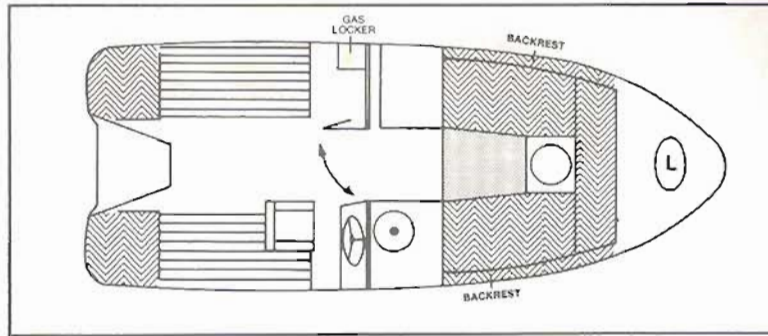

Shetland

Family 4

One of a range of family cruisers compact in design with comfort in mind, this 2 + 2 berth cruiser is suitable for canals, rivers, estuaries and inshore use.

- Cabin 1
- Double Berth 2
- Cockpit O/B Version 3
- Cockpit Bracket Version 4
- Optional Bracket 5

www.jonesboatyard.co.uk

F A M I L Y F O U R

Standard features on all models

- GRP hull, superstructure, bulkhead
- Underfloor foam
- All round fender
- Cleats and fairleads
- Stainless steel pulpit
- Stainless steel bow and ski eyes
- Fender eyes
- Handrails
- Cabin roof hatches
- Navigation lights
- Windscreen
- Porthole vents
- Bow anchor locker
- Lined and carpeted cabin
- Fabric cabin cushions
- Cabin backrests
- Dinette table
- Double berth conversion cushions
- High and low level cabin vents
- Cabin light
- Cabin curtains
- Stainless steel sink
- Manual water pump to sink
- Fresh water container
- Waste water outlet
- Toilet locker
- Lockable cabin door
- Lined and carpeted cockpit
- Pilot's seat
- Rear cockpit seats/lockers
- Gas locker
- Two folding cockpit berths (O/B version only)
- Cockpit cover
- Steering wheel
- Steering cable
- Drain plug
- Transom for long shaft outboard motor
- Canopy and frame
- Canopy bag.

Specification

Length	17' 0"	5.36 m
Beam	6' 10"	2.08 m
Weight (approx.)	1540 lb	700 kg
Max. height (incl. windscreen)	6' 0"	1.828 m
Max. cabin headroom	4' 4"	1.32 m
Max. engine size	90 HP - o/b	
Colour	White 3969	
Draft	1' 2 1/2"	37 cm