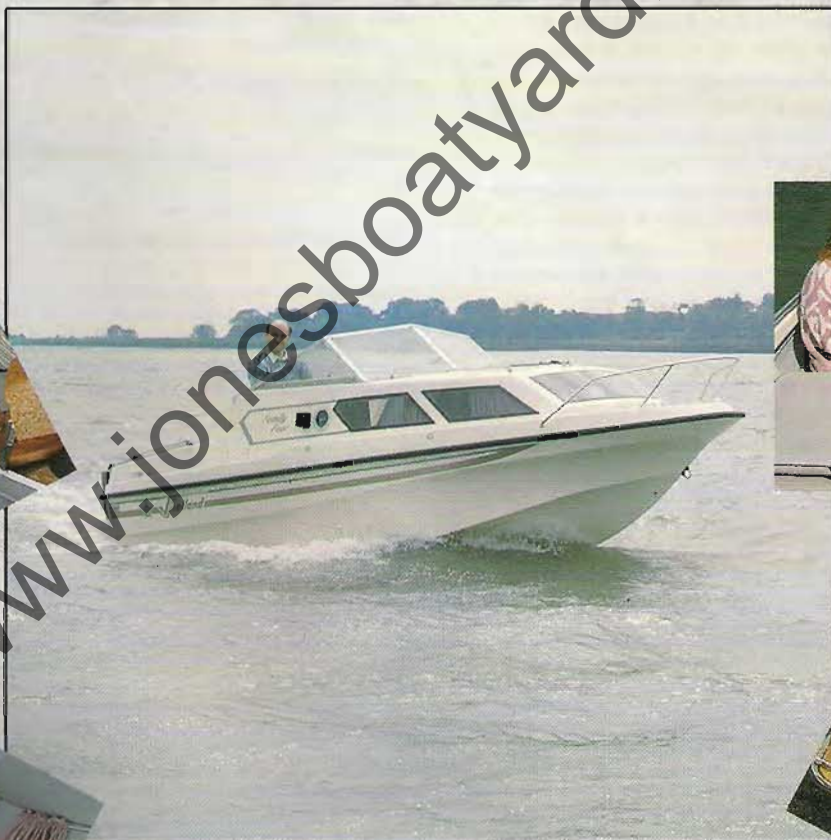

Shetland

Family 4

One of a range of family cruisers compact in design with comfort in mind, this 2 + 2 berth cruiser is suitable for canals, rivers, estuaries and inshore use.

- Cabin 1
- Double Berth 2
- Cockpit O/B Version 3
- Cockpit Bracket Version 4
- Optional Bracket 5

Specification

Length	17' 0"	5.36 m
Beam	6' 10"	2.08 m
Weight (approx.)	1540 lb	700 kg
Max. height (incl. windscreen)	6' 0"	1.828 m
Max. cabin headroom	4' 4"	1.32 m
Max. engine size	90 HP - o/b	
Colour	White 3969	
Draft	1' 2 1/2"	37 cm