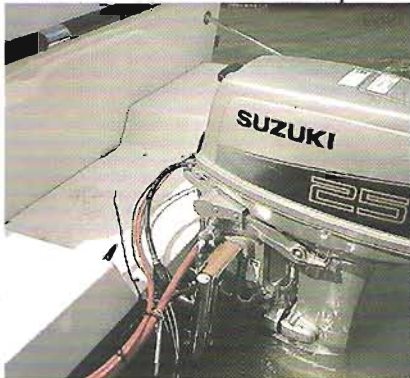

Shetland Saxon

One of a range of family cruisers compact in design with comfort in mind, this 4/6 berth cruiser is suitable for canals and rivers.

1

3

4

Outboard bracket and
bathing platform 1

Cockpit Dinette Table 2

Cabin 3

Cabin Double Berth 4

SAXON

Standard features on all models

- GRP hull, superstructure, bulkhead, internal mouldings
- Underfloor foam
- All round fender
- Deck cleats (3)
- Stainless steel pulpit
- Stainless steel bow eyes and ski tow eyes
- Fender eyes (6)
- Handrails (2)
- Cabin roof hatch
- Fold down windscreen
- Vetus vents (2)
- Porthole vents (2)
- Tinted window (bolt on)
- Lined cabin
- Cabin curtains
- Fabric cabin cushions
- Toilet compartment
- Hanging locker
- Forward dinette table and double berth cushions
- Cabin backrests
- Dinette table and double berth
- Interior lights (3)
- Navigational lights and mast
- Fuse box
- Stainless steel sink with water system
- Two burner gas cooker and grill
- Lockable cabin door
- Pilot's seat
- Co-pilot's seat
- Control panel
- Steering wheel
- Steering cable
- Cockpit berth
- Cockpit table and double berth
- Gas locker
- Floor locker
- Rear squabs
- Transom bracket
- Boarding platform
- Angles
- Wooden rubbing strakes (4)
- Cockpit cover
- Canopy and frame
- Canopy bag

Specification

Length	21' 0"	6.41 m
Beam	8' 10"	2.08 m
Height		
above waterline	6' 10"	2.08 m
Draft	1' 10"	56 cm
Weight (approx)	2860 lb	1300 kg
Max engine size	25 HP - o/b	
Colour	White 3969	

Factory fitted optional extra